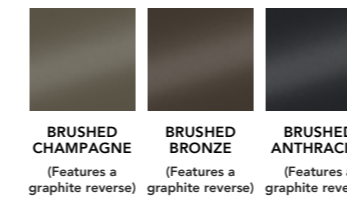

BRUSHED METALLIC FINISHES