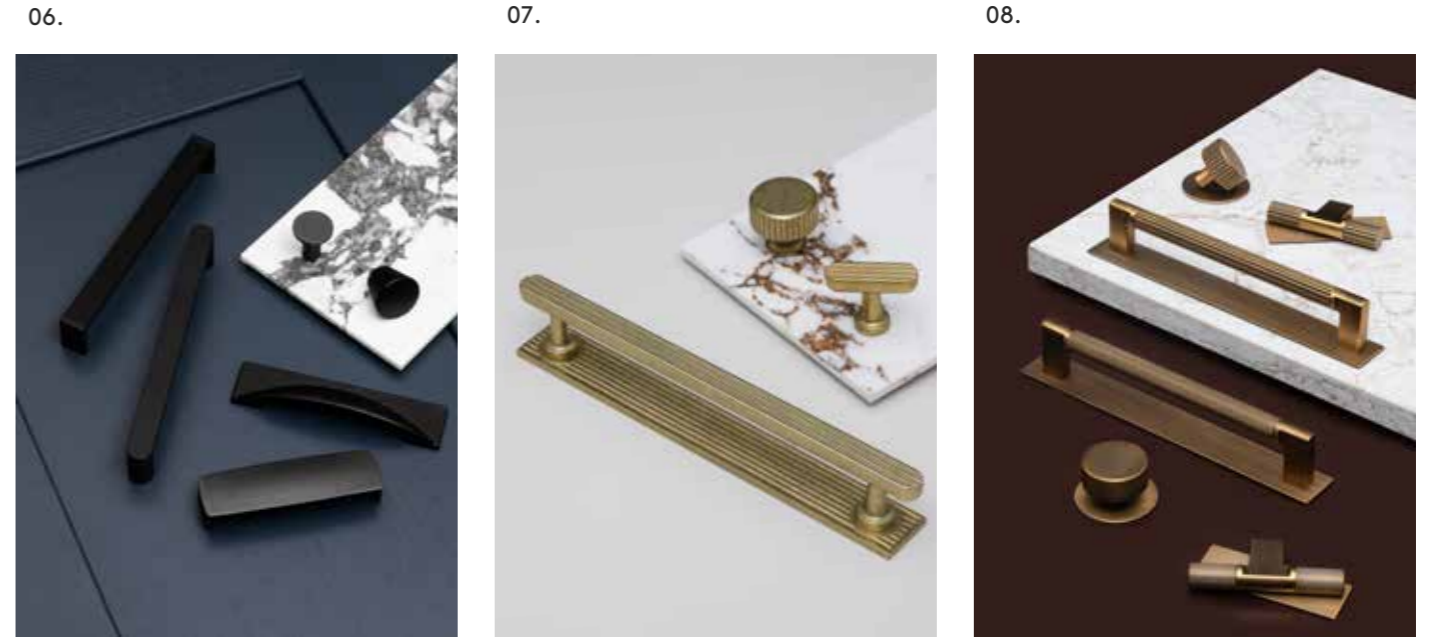

The 9XL Waste Bin series is increasingly popular in modern kitchen designs

Handles

Although small, handles play a big part in determining your overall kitchen look. Whether strong and structured, simple and contemporary, elegant and characterful, or full of exciting texture, our extensive handle collection offers something for every style and taste.

Here is just a small selection to inspire your kitchen design. Speak to your retailer to discover even more handle options.

01. Stainless Steel Effect
02. Chrome
03. Nickel
04. Pewter & Cast Iron
05. Knurled

Ask your retailer for a copy of our Handle Collection brochure for more ideas and inspiration.

Handleless trims

Our collection of 'true handleless' kitchens feature an ultra-modern, linear, handleless trim. This smart rail system sits neatly between the door and cabinet to create a void that enables you to reach in and easily open the cupboard.