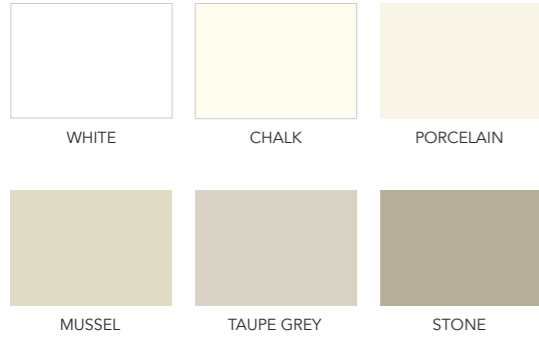

BRUSHED METALLIC FINISHES

CONCRETE FINISHES

VISUALISE YOUR NEW UNITY KITCHEN

Explore all of our Unity options by using our NEW configurator. Here you can mix and match finishes and create your perfect kitchen.

SCAN ME

STONE COLLECTION

MARBLE FINISHES

WOODGRAIN COLLECTION

LINEAR WOODGRAIN

RUSTIC WOODGRAIN

NATURAL WOODGRAIN - Matching edge only.

Painted colour palette

Wherever you see our painted colours symbol, your kitchen can be painted in your choice of 35 shades. Opt for a unified colour scheme, or embrace the freedom of a more eclectic statement.

NEUTRALS

GREYS

WARM NEUTRALS

GREEN BLUES

OLIVE GREENS

INK BLUES

NOTE: Whilst every effort has been made to accurately represent painted colours, actual product colours may vary slightly from colours shown in this brochure.