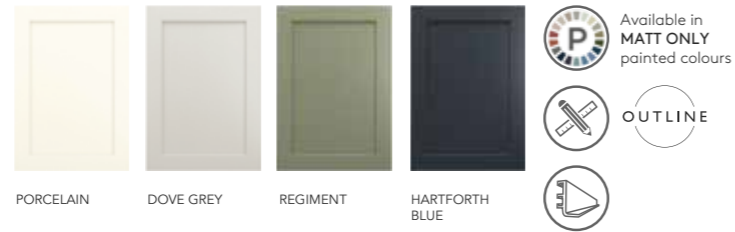

BLACK GLAZED

FLUTED GLAZED

Door: Fluted Glazed

Shaker door collection

BELSAY

BELSAY SMOOTH

CLARENDON

CRATHORNE