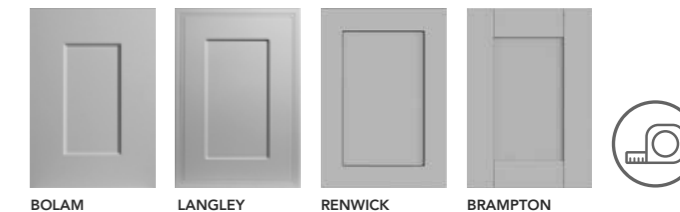

DOOR STYLES