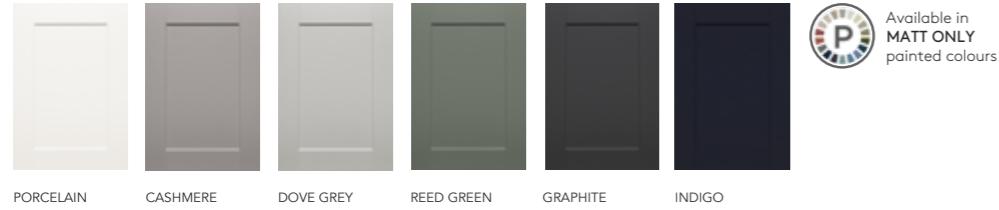

Shaker door collection

BELSAY