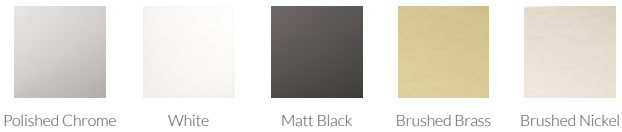

Colour options for Waste Cover Cap