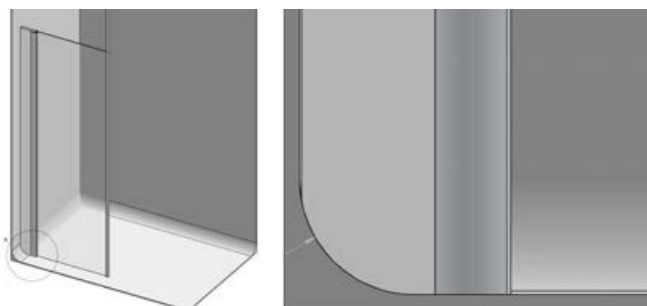

Haven Select | Vinyl Floor Contour Profile Kit

Description	Code	RRP (ex VAT)	RRP (inc VAT)
Vinyl Floor Contour Profile Kit	BPO01S	£73.92	£88.70