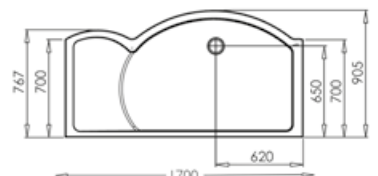

### Tray Colour Finish

White

**Bi-Fold Door Frameless**

TOTAL HEIGHT

1967 mm

**Corner Fitting**

Description	Size (mm)	Adjustment (mm)	Aperture (mm)	Code	RRP (exVAT)	RRP (incVAT)
Bi-Fold Door	760	715 - 735	620	N2V7613C	£899.98	£1,079.97
Bi-Fold Door	800	755 - 775	660	N2V813C	£899.98	£1,079.97
Bi-Fold Door	900	855 - 875	760	N2V913C	£966.92	£1,160.31
Bi-Fold Door	1000	955 - 975	860	N2V1013C	£1,033.88	£1,240.65
Side Panel*	760	715 - 735	-	N2R7613	£475.11	£570.13
Side Panel*	800	755 - 775	-	N2R813	£475.11	£570.13
Side Panel*	900	855 - 875	-	N2R913	£514.27	£617.13
Side Panel*	1000	955 - 975	-	N2R1013	£557.84	£669.41