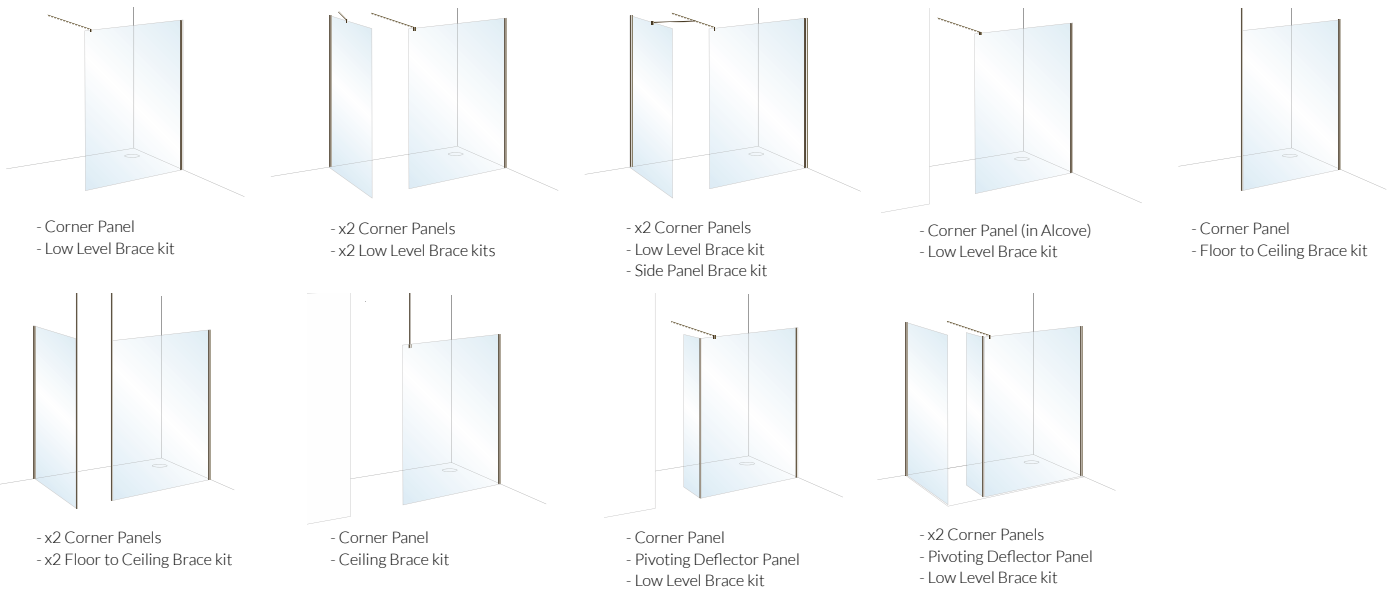

Haven Select | Wetroom Panels *with Fluted Glass*

TOTAL HEIGHT
2000 mm

GLASS THICKNESS **8** Millimetres
GLASS PROTECTION **ULTRA CARE** PERMANENT
TRUELIFE LIFETIME GUARANTEE
REVERSIBLE

Description	Glass Thickness	Actual Width (mm)	Code	RRP (ex VAT)	RRP (inc VAT)
Corner Panels					
800 Corner Panel	8mm	765	H8SP8FC	£367.58	£441.10
900 Corner Panel	8mm	865	H8SP9FC	£418.58	£502.30
1000 Corner Panel	8mm	965	H8SP10FC	£466.58	£559.90
1100 Corner Panel	8mm	1065	H8SP11FC	£514.58	£617.50
1200 Corner Panel	8mm	1165	H8SP12FC	£692.58	£831.10
Deflector Panel (includes fixed or pivoting corner fixing kit).					
300 Pivoting Deflector Panel	8mm	343	H8SPM3FC	£322.58	£387.10

Colour options for hardware

Polished Chrome **add S** to codes
Matt Black **add B** to codes
Brushed Brass **add BR** to codes
Brushed Nickel **add N** to codes
Gun Metal **add GM** to codes

Please Note: Gun Metal available Spring 2024

Haven Select | Vinyl Floor Contour Profile Kit

Description	Code	RRP (ex VAT)	RRP (inc VAT)
Vinyl Floor Contour Profile Kit	BPO01S	£73.92	£88.70