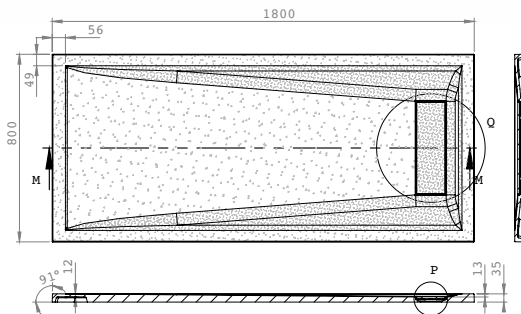

## Infinity Slate Trays

Width (mm)	Depth (mm)	Height (mm)	Code	RRP (ex VAT)	RRP (inc VAT)
800	800	35	IGS80	£510.39	£612.47
1000	800	35	IGS108	£520.71	£624.86
1200	800	35	IGS128	£585.48	£702.57
1200	900	35	IGS129	£621.46	£745.75
1400	800	35	IGS148	£653.84	£784.61
1400	900	35	IGS149	£675.52	£810.62
1500	800	35	IGS158	£675.52	£810.62
1600	800	35	IGS168	£682.69	£819.22
1600	900	35	IGS169	£779.93	£935.92
1700	800	35	IGS178	£779.93	£935.92
1800	800	35	IGS188	£787.03	£944.44
			Roman Tray Waste - No Cap	RDTW02	£50.00 £60.00