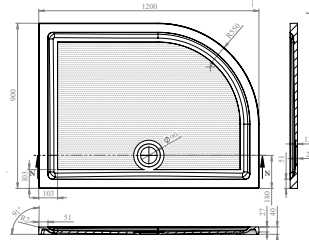

Shower Trays Collections

Anti-Slip Quadrant Trays

Image shown as Left hand

Chrome Waste included with tray

Anti-Slip
DIN Class C

EasyClean

Quadrant

Width (mm)	Depth (mm)	Height (mm)	Code	RRP (ex VAT)	RRP (inc VAT)
800	800	40	RSQG80	£266.38	£319.66
900	900	40	RSQG90	£274.08	£328.90

Offset Quadrant

Width (mm)	Depth (mm)	Height (mm)	Handing	Code	RRP (ex VAT)	RRP (inc VAT)
1000	800	40	Left Hand	RSQG108L	£372.49	£446.99
1000	800	40	Right Hand	RSQG108R	£372.49	£446.99
1200	800	40	Left Hand	RSQG128L	£442.24	£530.69
1200	800	40	Right Hand	RSQG128R	£442.24	£530.69
1200	900	40	Left Hand	RSQG129L	£442.24	£530.69
1200	900	40	Right Hand	RSQG129R	£442.24	£530.69

Colour Finish