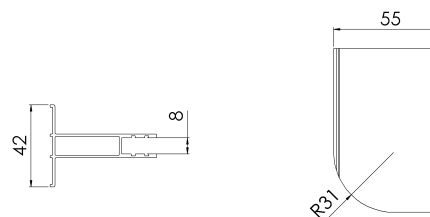

Haven Select | Vinyl Floor Contour Profile Kit

Description	Code	RRP (ex VAT)	RRP (inc VAT)
Vinyl Floor Contour Profile Kit	BPO01S	£73.92	£88.70