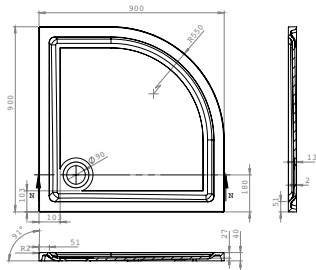

Shower Trays Collections

Anti-Slip Quadrant Trays

Image shown as Left hand

Chrome Waste included with tray

Anti-Slip
DIN Class C

EasyClean

Quadrant

Width (mm)	Depth (mm)	Height (mm)	Code	RRP (ex VAT)	RRP (inc VAT)
800	800	40	RSQG80	£266.38	£319.66
900	900	40	RSQG90	£274.08	£328.90

Offset Quadrant

Width (mm)	Depth (mm)	Height (mm)	Handing	Code	RRP (ex VAT)	RRP (inc VAT)
1000	800	40	Left Hand	RSQG108L	£372.49	£446.99
1000	800	40	Right Hand	RSQG108R	£372.49	£446.99
1200	800	40	Left Hand	RSQG128L	£442.24	£530.69
1200	800	40	Right Hand	RSQG128R	£442.24	£530.69
1200	900	40	Left Hand	RSQG129L	£442.24	£530.69
1200	900	40	Right Hand	RSQG129R	£442.24	£530.69

Colour Finish