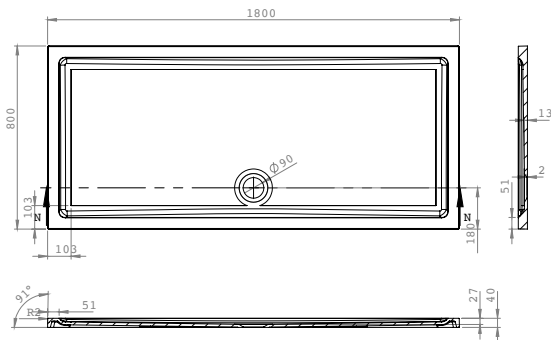

Rectangular Trays

Width (mm)	Depth (mm)	Height (mm)	Code	RRP (ex VAT)	RRP (inc VAT)
800	700	40	RSTG87	£256.10	£307.32
900	700	40	RSTG97	£256.10	£307.32
900	760	40	RSTG976	£256.10	£307.32
900	800	40	RSTG98	£256.10	£307.32
1000	700	40	RSTG107	£279.22	£335.06
1000	800	40	RSTG108	£304.92	£365.90
1000	900	40	RSTG109	£304.92	£365.90
1100	800	40	RSTG118	£304.92	£365.90
1200	700	40	RSTG127	£307.21	£368.65
1200	760	40	RSTG1276	£307.21	£368.65
1200	800	40	RSTG128	£309.21	£371.05
1200	900	40	RSTG129	£313.92	£376.70
1300	800	40	RSTG138	£432.96	£519.55
1400	700	40	RSTG147	£432.96	£519.55
1400	800	40	RSTG148	£442.06	£530.47
1400	900	40	RSTG149	£464.26	£557.11
1500	800	40	RSTG158	£519.33	£623.20
1500	900	40	RSTG159	£519.33	£623.20
1600	700	40	RSTG167	£519.33	£623.20
1600	800	40	RSTG168	£552.37	£662.84
1600	900	40	RSTG169	£563.10	£675.72
1700	700	40	RSTG177	£588.77	£706.52
1700	760	40	RSTG1776	£588.77	£706.52
1700	800	40	RSTG178	£614.77	£737.72
1700	900	40	RSTG179	£627.10	£752.52
1800	800	40	RSTG188	£680.85	£817.02

Riser Kit Height: 100mm

Colour Finish

Chrome Waste included with tray