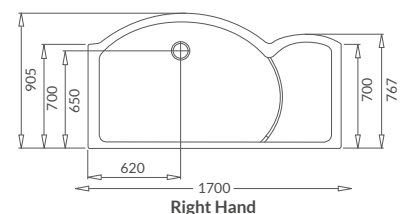

Chrome Waste included with tray