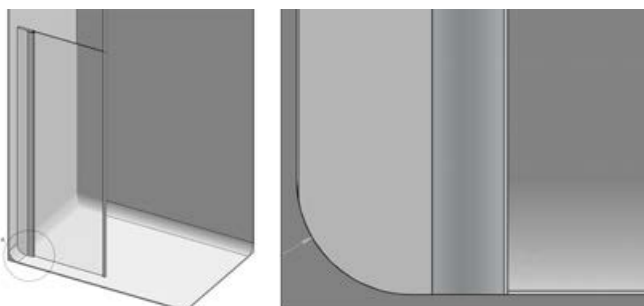

Haven Select | Vinyl Floor Contour Profile Kit

Description	Code	RRP (ex VAT)	RRP (inc VAT)
Vinyl Floor Contour Profile Kit	BPO01S	£73.92	£88.70