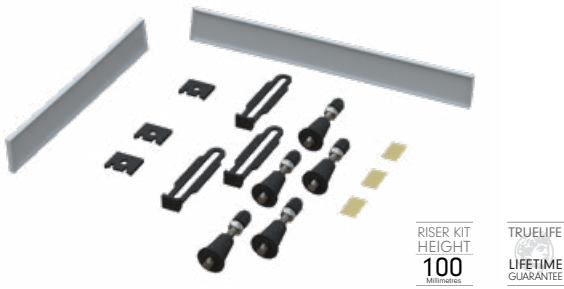

Riser Kits

Square & Rectangular

Description	Height	Code	RRP (ex VAT)	RRP (inc VAT)
Riser Kit for RSTG70 - RSGT118	100mm	RSTGRK01	£96.97	£116.36
Riser Kit for RSTG127 - RSTG179	100mm	RSTGRK02	£96.97	£116.36
Riser Kit for RSTG188	100mm	RSTGRK03	£96.97	£116.36

Quadrant

Description	Height	Code	RRP (ex VAT)	RRP (inc VAT)
Riser Kit for Quadrant	100mm	RSQGRK02	£96.97	£116.36

Tray waste & Cover Cap Spares