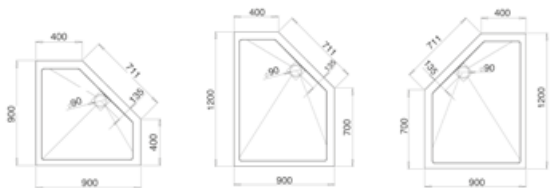

Colour Finish

Chrome Waste included with tray