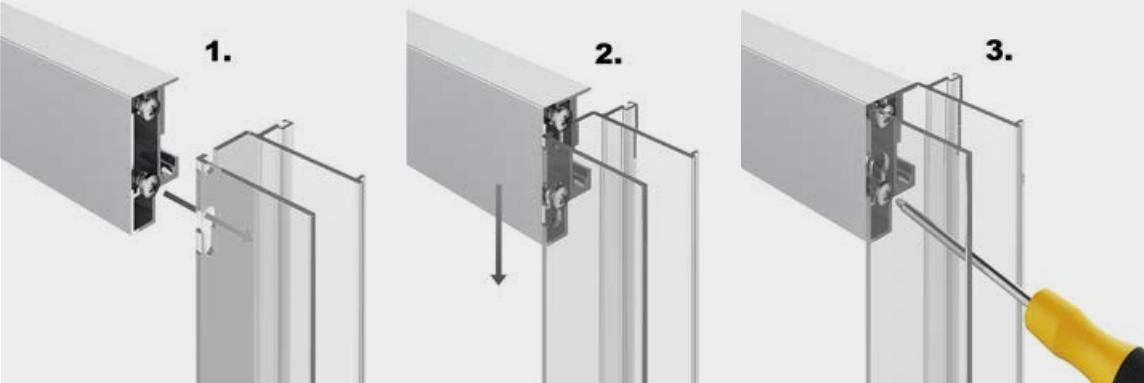

FastFix

S Y S T E M

FastFix Assembly

Included on Roman Sliding Door Enclosures

The FastFix Assembly system is designed so that the final mainframe installation is a 'slot and tighten' exercise, which can be done literally in seconds. Consequently, the main profiles effortlessly link together as the structure is assembled onsite. As much of the process as possible is now pre-assembled in the Roman factory to ensure that the final installation in the bathroom is simple, quick and easy.

SECONDS

PRE-ASSEMBLED

3

THREE STEP